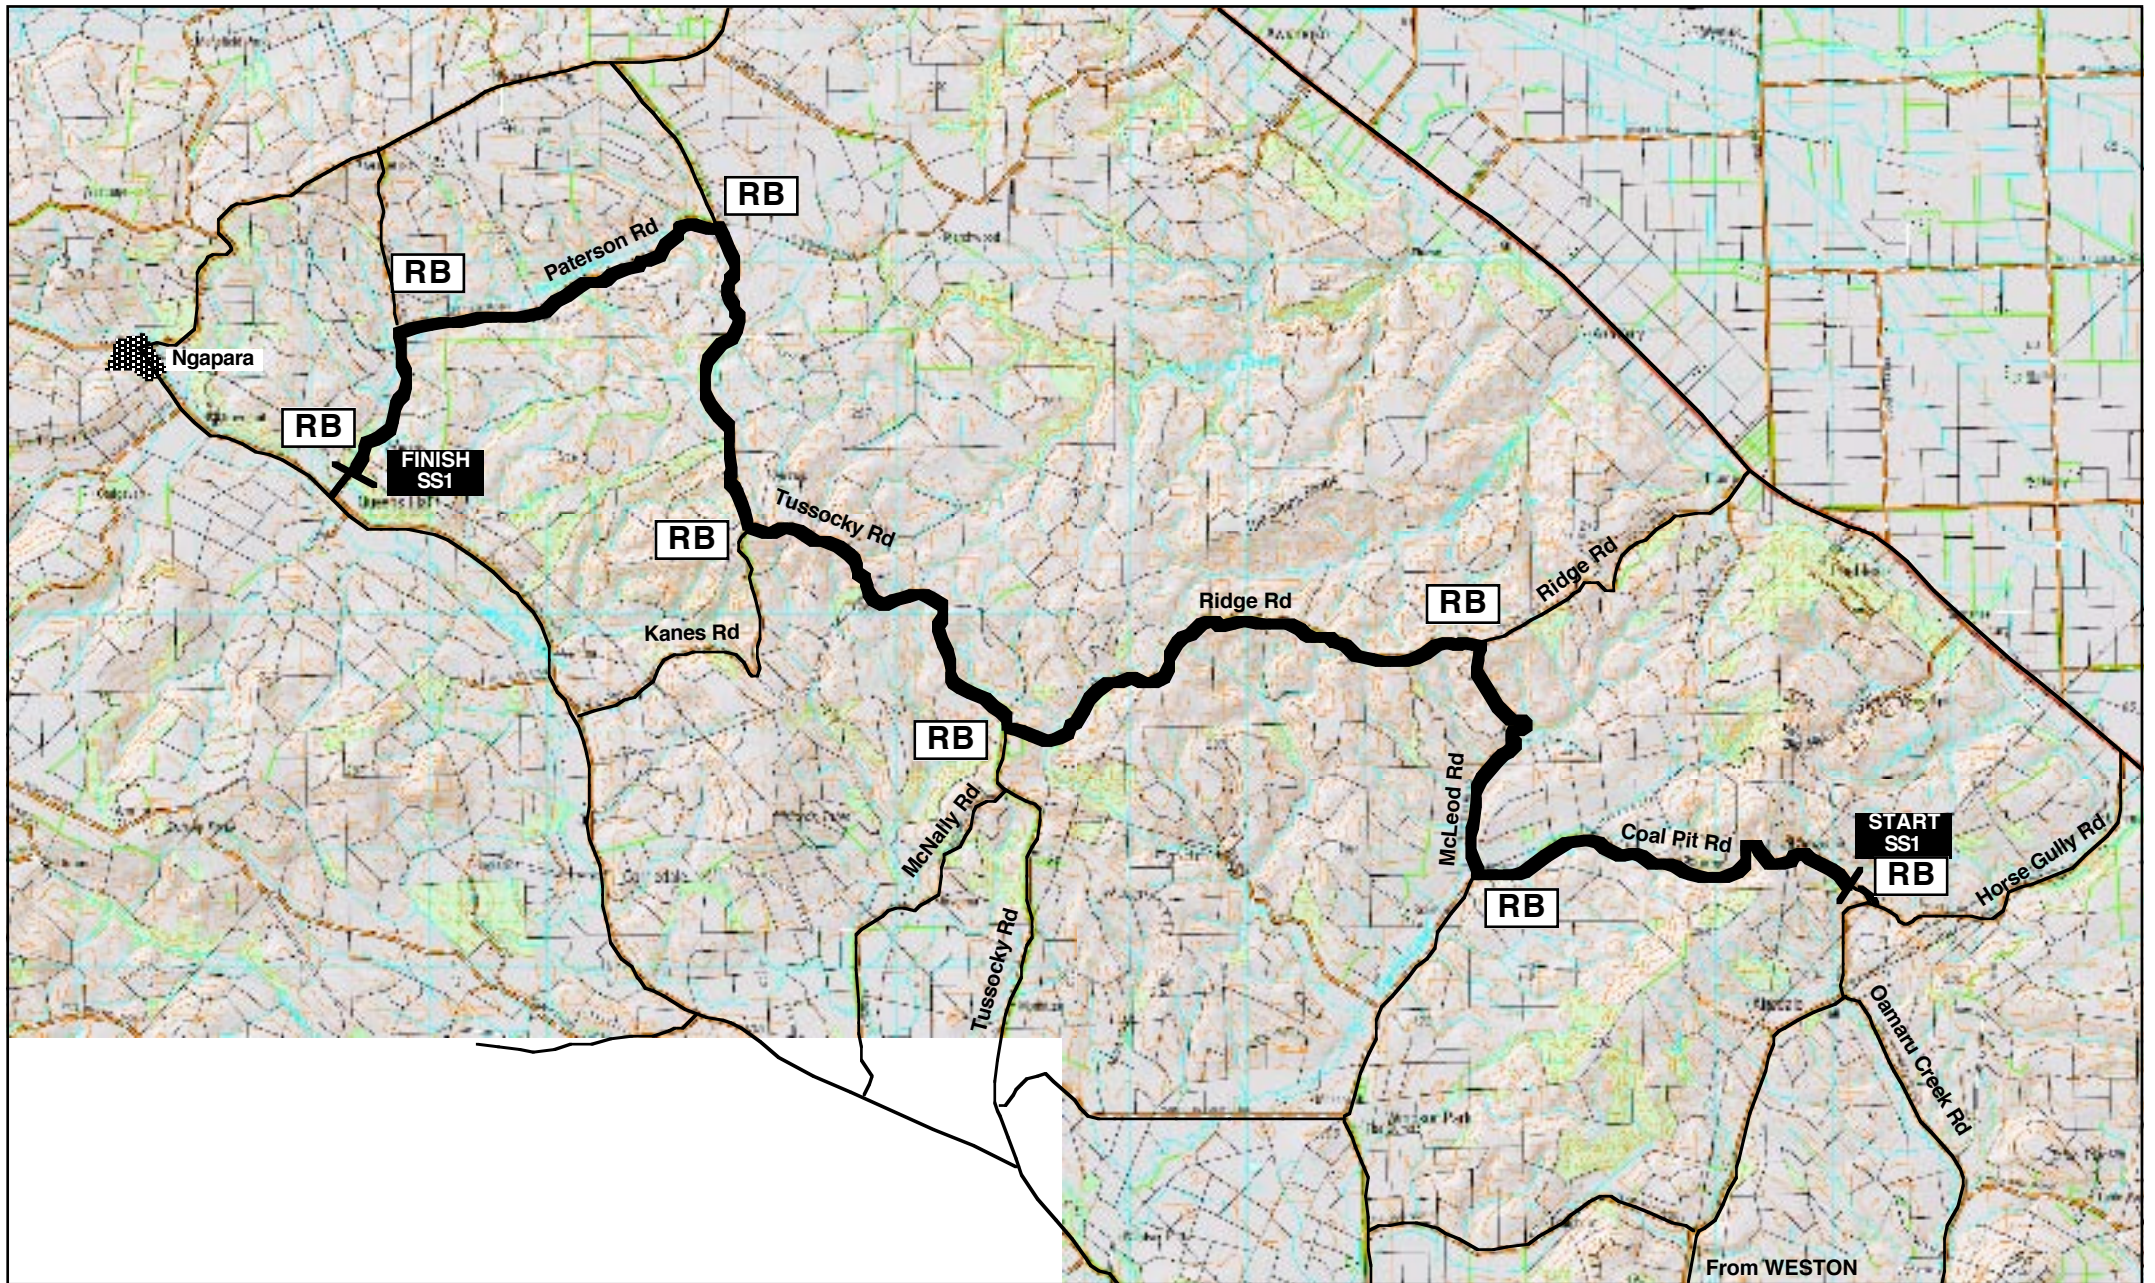

OTAGO RALLY 2010

SPECIAL STAGE 1: RIDGE ROAD

From WESTON