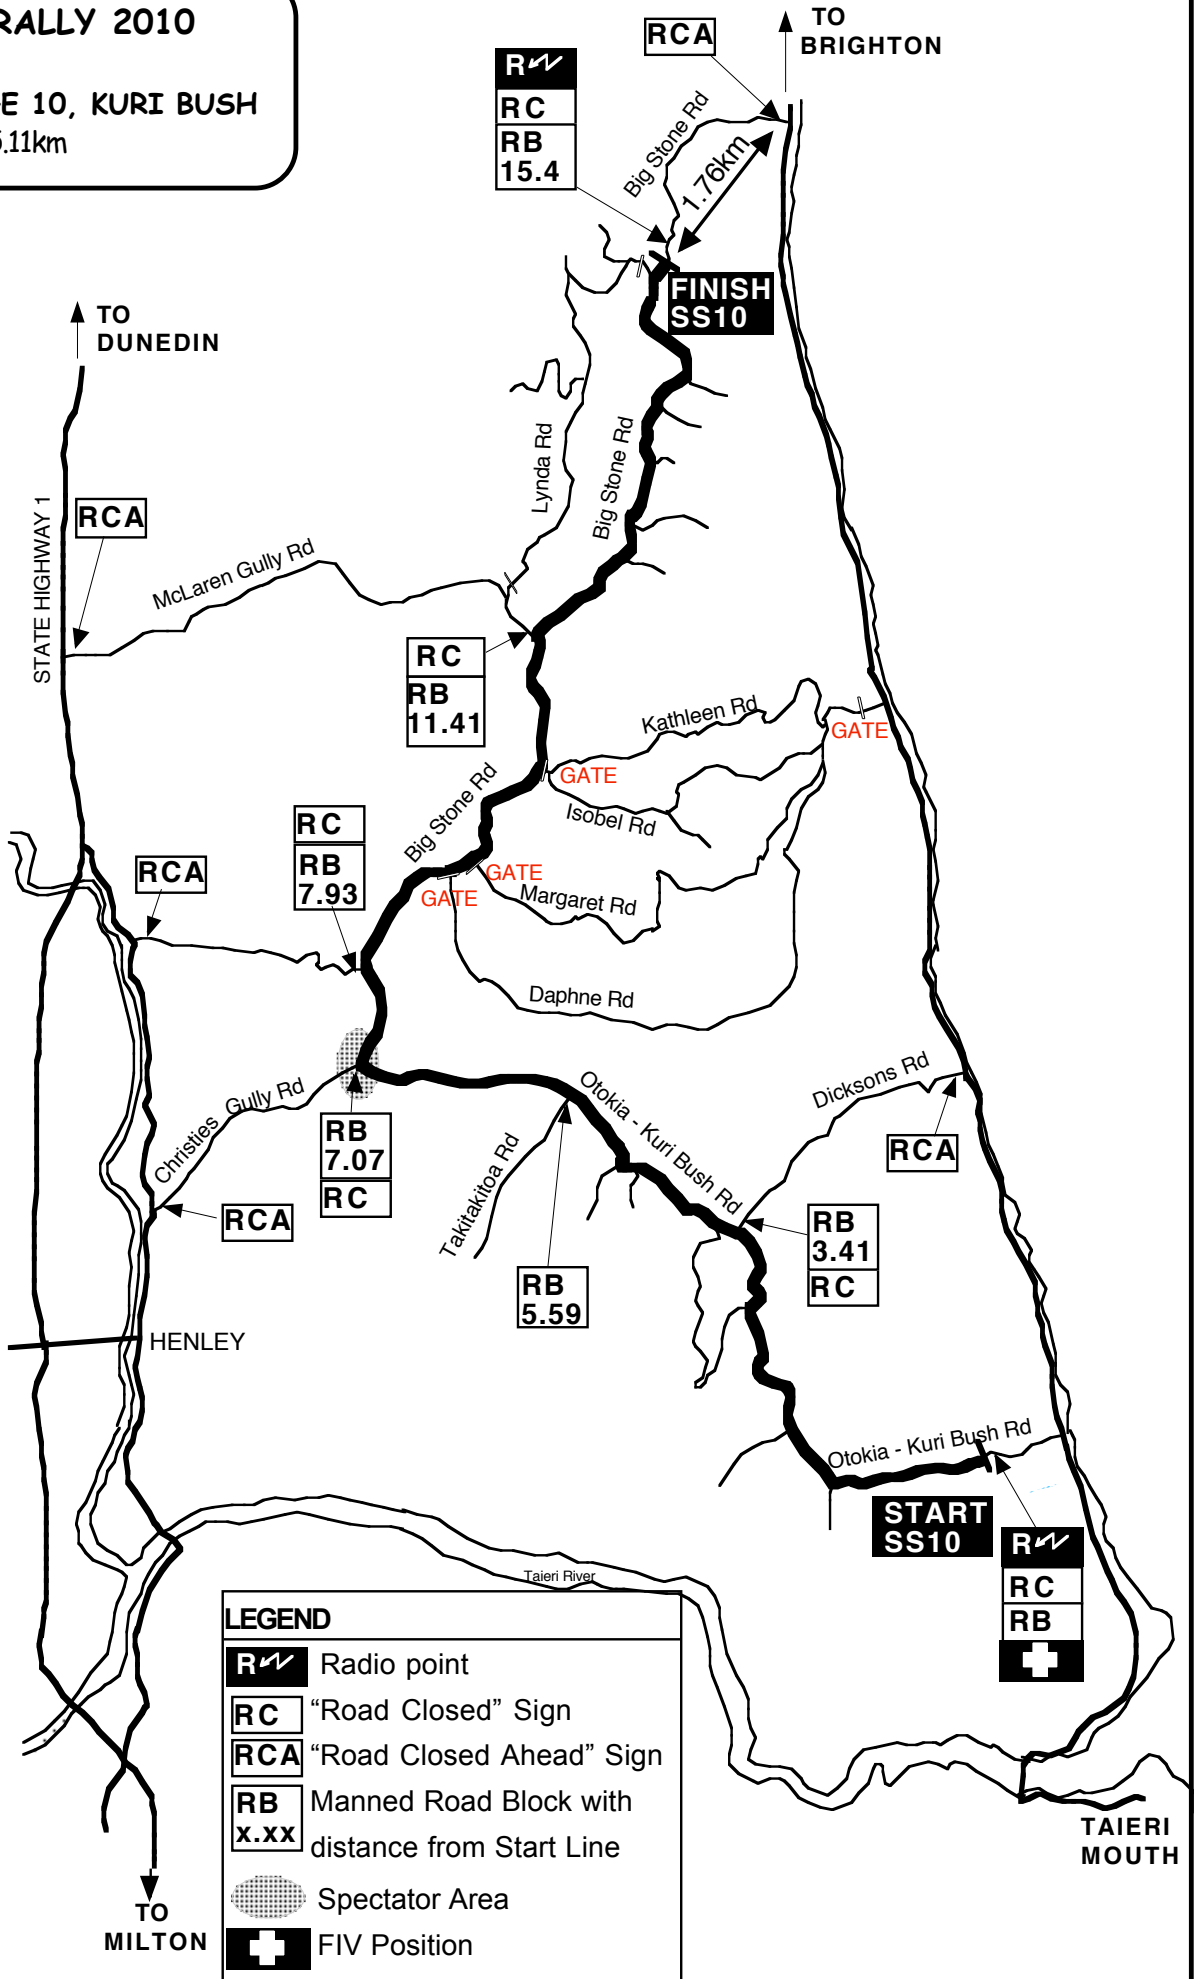

# OTAGO RALLY 2010

**SPECIAL STAGE 10, KURI BUSH**  
15.11km

**LEGEND**

-  Radio point
-  "Road Closed" Sign
-  "Road Closed Ahead" Sign
-  Manned Road Block with distance from Start Line
-  Spectator Area
-  FIV Position