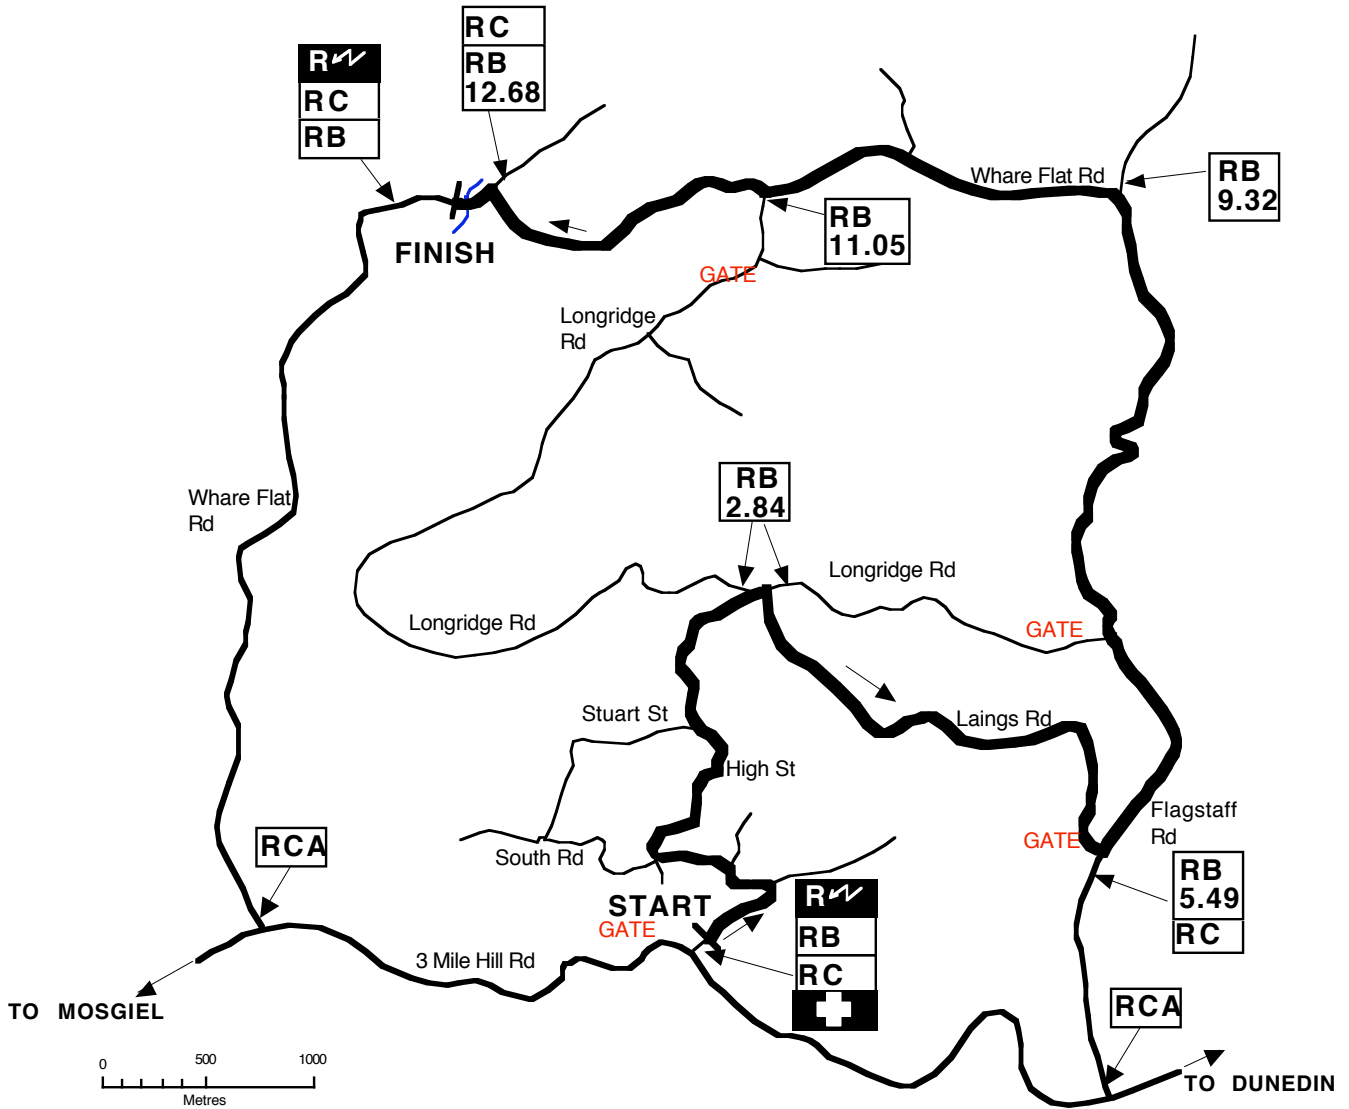

OTAGO RALLY 2010
SPECIAL STAGE 9, 12.85km
WHARE FLAT

LEGEND	
R ✓	Radio Point
RC	"Road Closed" Sign
RCA	"Road Closed Ahead" Sign
RB x.xx	Manned Road Block, with distance from Start Line
+	FIV Position